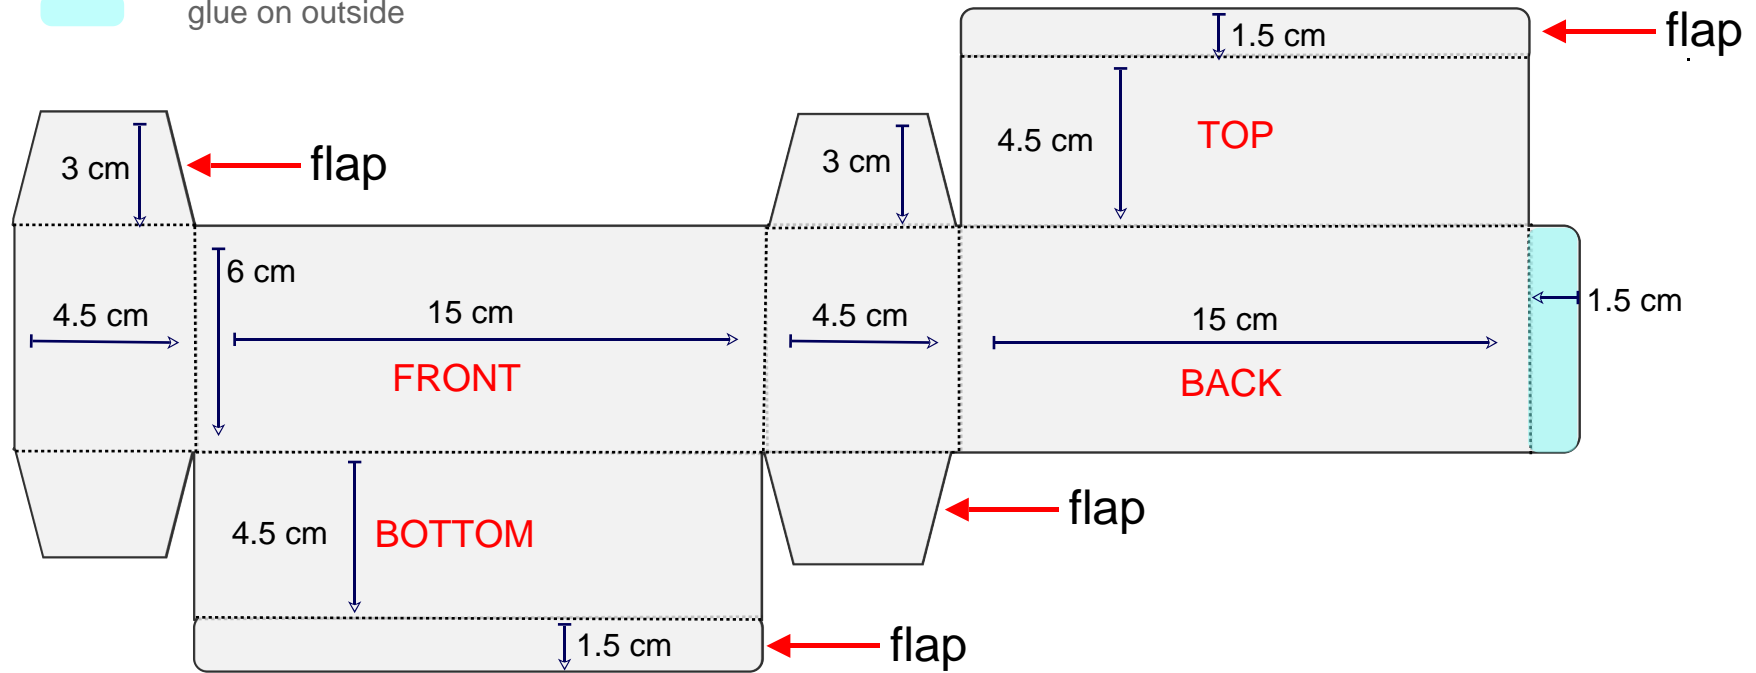

Scale 1:2 [1 cm = 2 cm]

Key

- cut edge
- ⋯ valley fold
- glue on outside

Light bulb box net with dimensions and scale